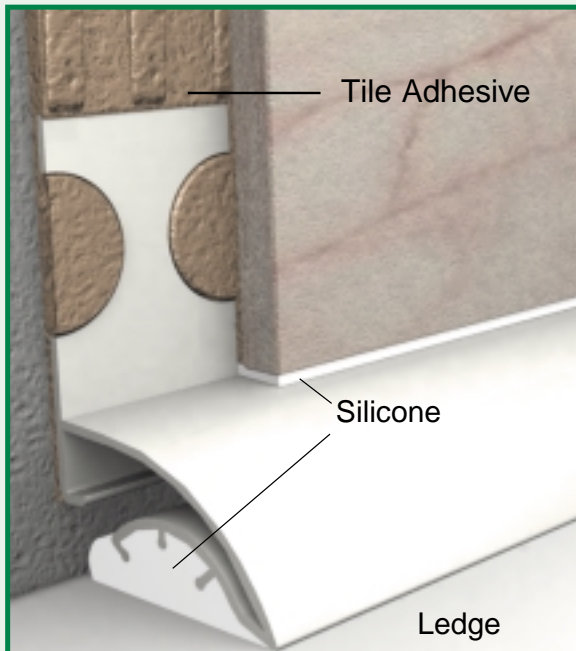

TRIMLUX™ BATH TRIMS

A Flexible and Durable joint seal for shower trays and baths.
A superior alternative to conventional pressure sensitive sealing strips.

How to install the TRIMLUX Sealing System (Type 1 & Type 2)

Trimlux-N or Silicone-N silicone is recommended for use with Trimlux Trims

TYPE 1 - BEHIND TILE ONLY BATH TRIM

BEHIND TILES (Std. Spec.)

TYPE 2 - OVER/BEHIND TILE BATH TRIM

OVER TILES

BEHIND TILES

Recommended for high usage and high performance showers

INSTALLATION INSTRUCTIONS ARE LOCATED ON TRIM LABEL

Refer to strip label for volume of silicone required per length.