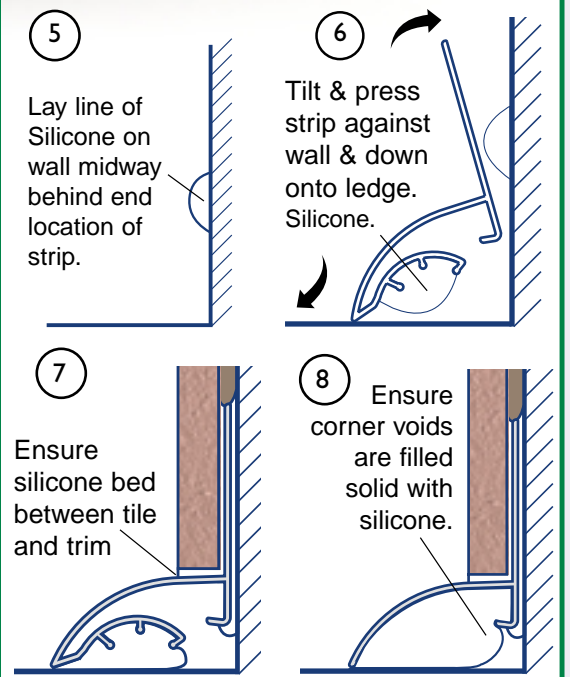

TRIMLUX™ BATH TRIMS

A Flexible and Durable joint seal for shower trays and baths.
A superior alternative to conventional pressure sensitive sealing strips.

How to install the TRIMLUX Sealing System (Type 1 & Type 2)

Trimlux-N or Silicone-N silicone is recommended for use with Trimlux Trims

TYPE 1 - BEHIND TILE ONLY BATH TRIM

BEHIND TILES (Std. Spec.)

TYPE 2 - OVER/BEHIND TILE BATH TRIM

OVER TILES

BEHIND TILES

Recommended for high usage and high performance showers

INSTALLATION INSTRUCTIONS ARE LOCATED ON TRIM LABEL

Refer to strip label for volume of silicone required per length.