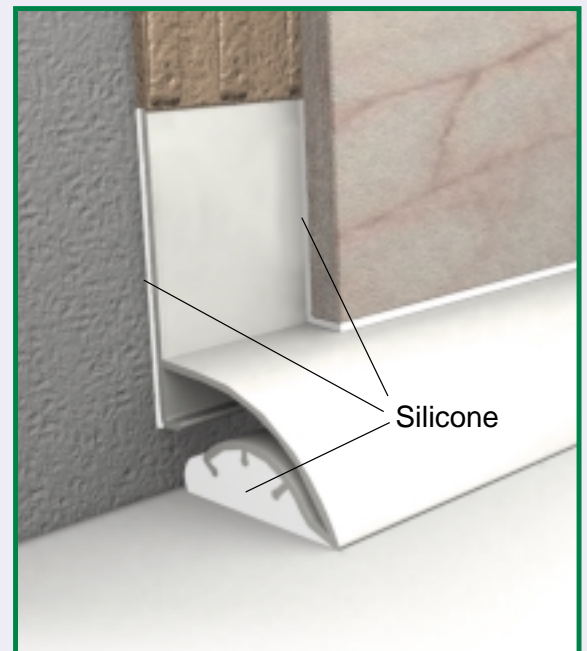

TRIMLUX™ BATH TRIMS

A Flexible and Durable joint seal for shower trays and baths.
A superior alternative to conventional pressure sensitive sealing strips.

How to install the TRIMLUX Sealing System (Type 1 & Type 2)

Trimlux-N or Silicone-N silicone is recommended for use with Trimlux Trims

TYPE 1 - BEHIND TILE ONLY BATH TRIM

BEHIND TILES (Std. Spec.)

TYPE 2 - OVER/BEHIND TILE BATH TRIM

OVER TILES

BEHIND TILES

Recommended for high usage and high performance showers

INSTALLATION INSTRUCTIONS ARE LOCATED ON TRIM LABEL

Refer to strip label for volume of silicone required per length.