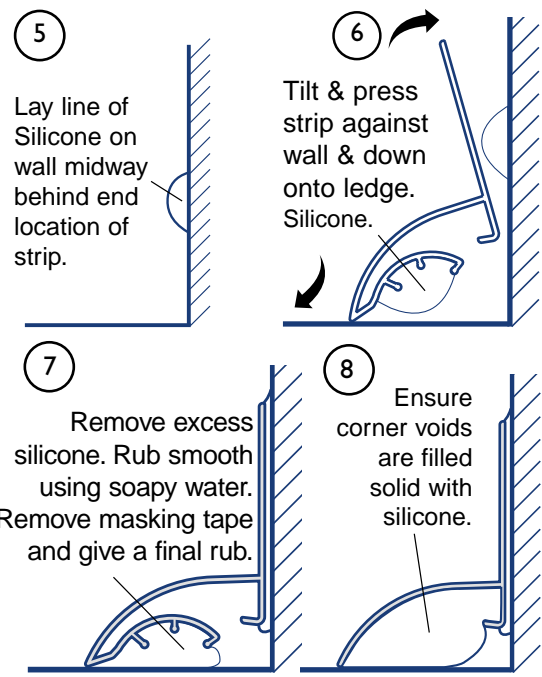

TRIMLUX™ BATH TRIMS

A Flexible and Durable joint seal for shower trays and baths.
A superior alternative to conventional pressure sensitive sealing strips.

How to install the TRIMLUX Sealing System (Type 1 & Type 2)

Trimlux-N or Silicone-N silicone is recommended for use with Trimlux Trims

TYPE 1 - BEHIND TILE ONLY BATH TRIM

BEHIND TILES (Std. Spec.)

TYPE 2 - OVER/BEHIND TILE BATH TRIM

OVER TILES

BEHIND TILES

Recommended for high usage and high performance showers

INSTALLATION INSTRUCTIONS ARE LOCATED ON TRIM LABEL

Refer to strip label for volume of silicone required per length.