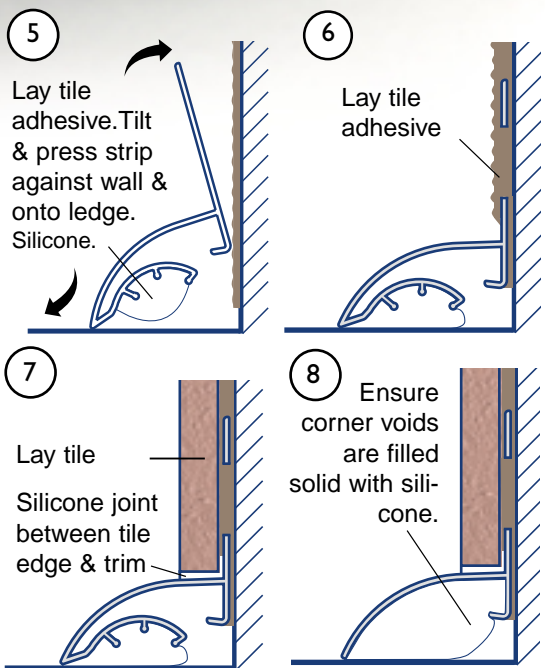

TRIMLUX™ BATH TRIMS

A Flexible and Durable joint seal for shower trays and baths.
A superior alternative to conventional pressure sensitive sealing strips.

How to install the TRIMLUX Sealing System (Type 1 & Type 2)

Trimlux-N or Silicone-N silicone is recommended for use with Trimlux Trims

TYPE 1 - BEHIND TILE ONLY BATH TRIM

BEHIND TILES (Std. Spec.)

TYPE 2 - OVER/BEHIND TILE BATH TRIM

OVER TILES

BEHIND TILES

Recommended for high usage and high performance showers

INSTALLATION INSTRUCTIONS ARE LOCATED ON TRIM LABEL

Refer to strip label for volume of silicone required per length.