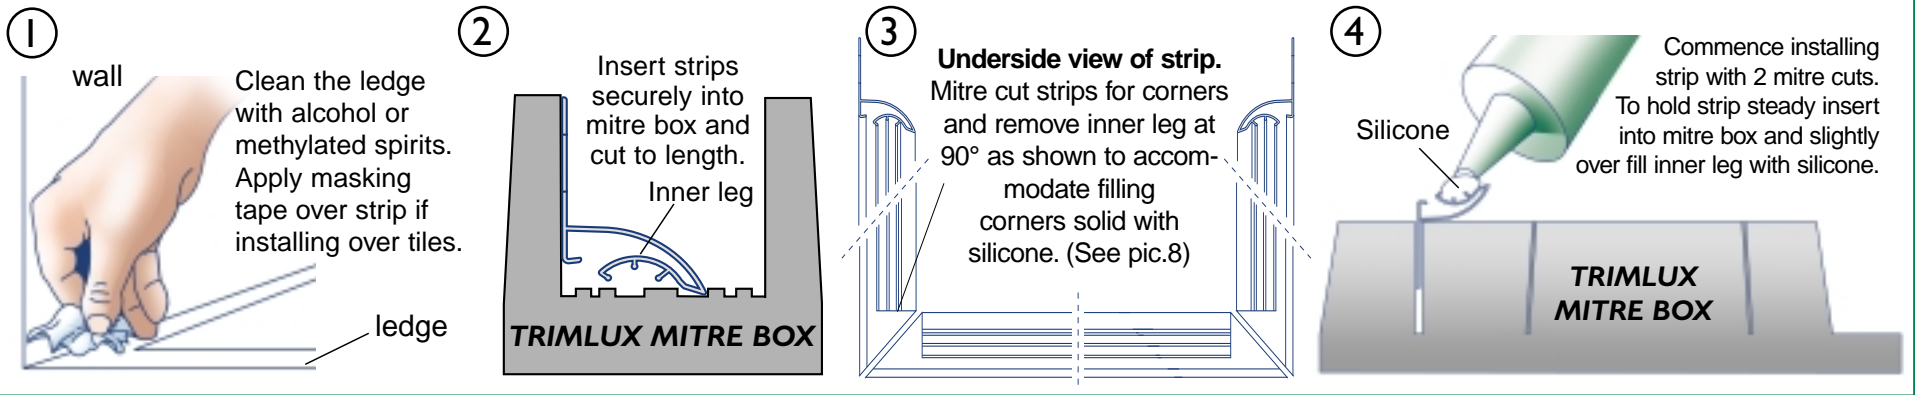

TRIMLUX™ BATH TRIMS

A Flexible and Durable joint seal for shower trays and baths.
A superior alternative to conventional pressure sensitive sealing strips.

How to install the TRIMLUX Sealing System (Type 1 & Type 2)

Trimlux-N or Silicone-N silicone is recommended for use with Trimlux Trims

TYPE 1 - BEHIND TILE ONLY BATH TRIM

BEHIND TILES (Std. Spec.)

TYPE 2 - OVER/BEHIND TILE BATH TRIM

OVER TILES

BEHIND TILES

Recommended for high usage and high performance showers

INSTALLATION INSTRUCTIONS ARE LOCATED ON TRIM LABEL

Refer to strip label for volume of silicone required per length.